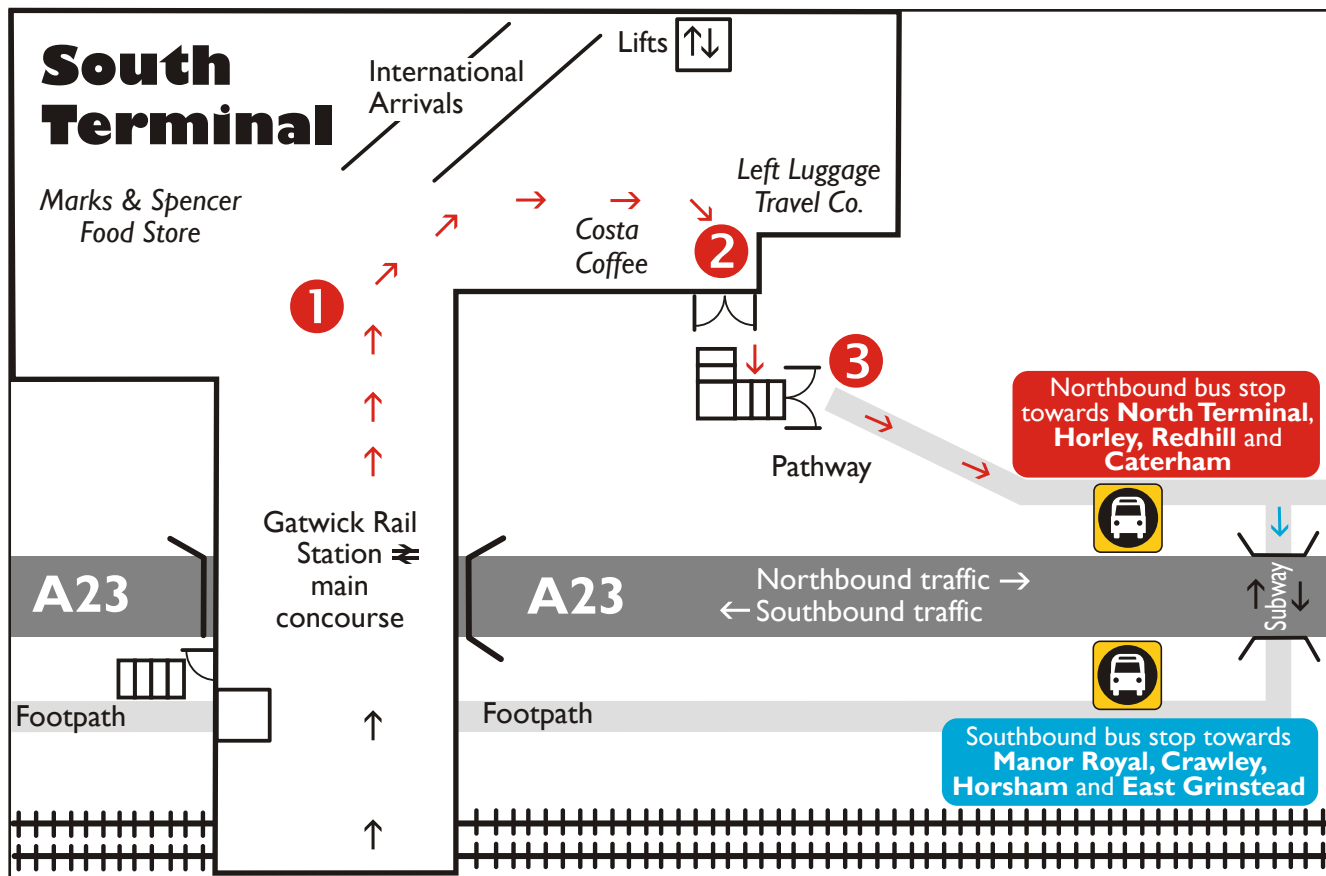

Where To Catch Your Bus... at Gatwick South Terminal

Buses towards North Terminal, Horley, Redhill and Caterham (Northbound) Routes 10, 20, 100, 200, 300, 400

Follow the red arrows → on the map.

- 1 Head into the Terminal and bear right.
- 2 Pass Costa Coffee on your right, then go through double doors and down the stairs.
- 3 Exit the double doors on your left and then follow the path that bears off to your right.

Buses towards Manor Royal, Crawley, Horsham and East Grinstead (Southbound) Routes 10, 20, 100, 200, 300, 400

As above, then use the subway to access the bus stop.

Alternatively, from Check-In Zone L, walk down the Emergency Exit stairs next to the Swissport desk. At the bottom of the stairs, take the right hand door and turn right again to follow the footpath to the bus stop.

Disabled passengers: Lifts to the right of International Arrivals will take you down to the lower level. On alighting the lifts, exit the building and use the pelican crossing to cross the road. Turn to your left and follow the red arrows on the map from point 3 onwards. Use the subway to the left of the northbound stop to access the southbound stop.