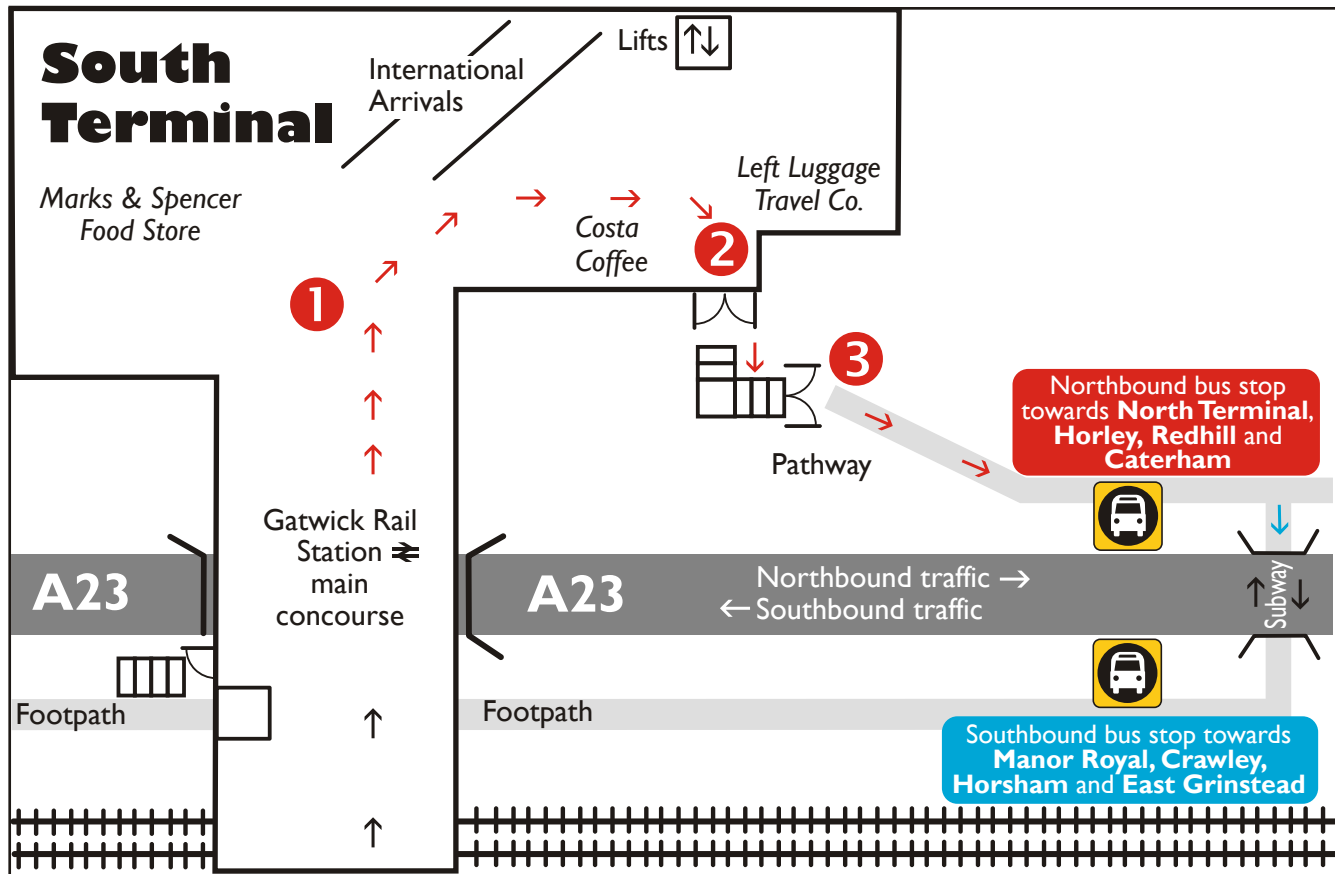

Where To Catch Your Bus... at Gatwick South Terminal

Buses towards North Terminal, Horley, Redhill and Caterham (Northbound) Routes 10, 20, 100, 200, 300, 400

Follow the red arrows → on the map.

- 1 Head into the Terminal and bear right.
- 2 Pass Costa Coffee on your right, then go through double doors and down the stairs.
- 3 Exit the double doors on your left and then follow the path that bears off to your right.

Buses towards Manor Royal, Crawley, Horsham and East Grinstead (Southbound) Routes 10, 20, 100, 200, 300, 400

As above, then use the subway to access the bus stop.

Alternatively, from Check-In Zone L, walk down the Emergency Exit stairs next to the Swissport desk. At the bottom of the stairs, take the right hand door and turn right again to follow the footpath to the bus stop.

Disabled passengers: Lifts to the right of International Arrivals will take you down to the lower level. On alighting the lifts, exit the building and use the pelican crossing to cross the road. Turn to your left and follow the red arrows on the map from point 3 onwards. Use the subway to the left of the northbound stop to access the southbound stop.